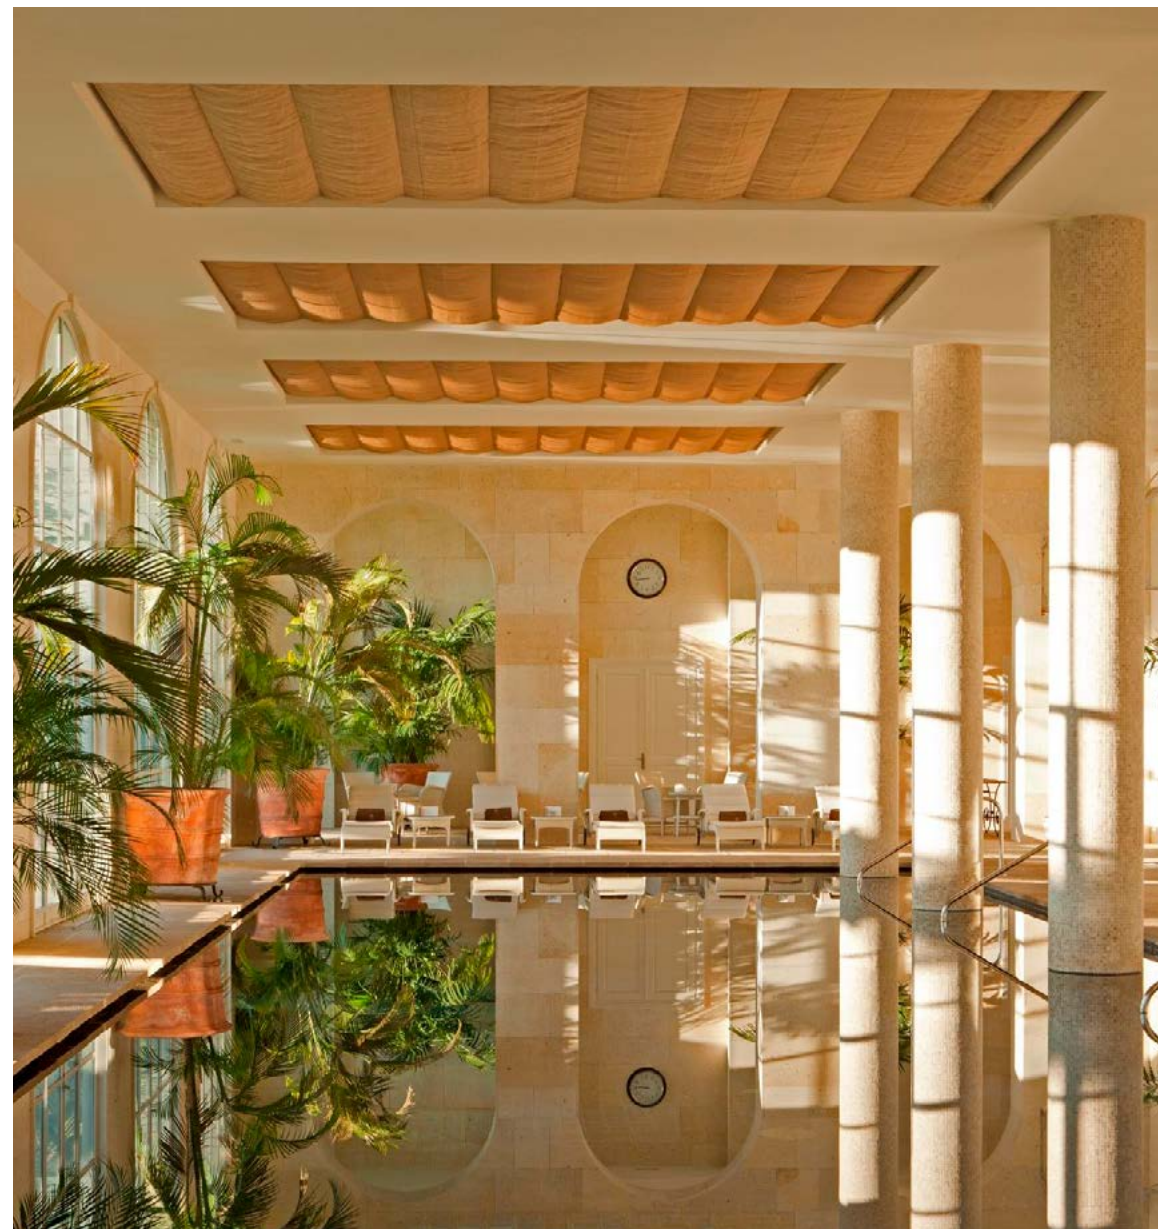

FINCA CORTESIN

MARBELLA

Located between Sotogrande and Marbella, Finca Cortesin combines traditional Andalusian style with contemporary Mediterranean living. The famous golf course at Finca Cortesin, the 2023 Solheim Cup host, features the world's first eco-sustainable and environmentally-friendly grass on its greens.